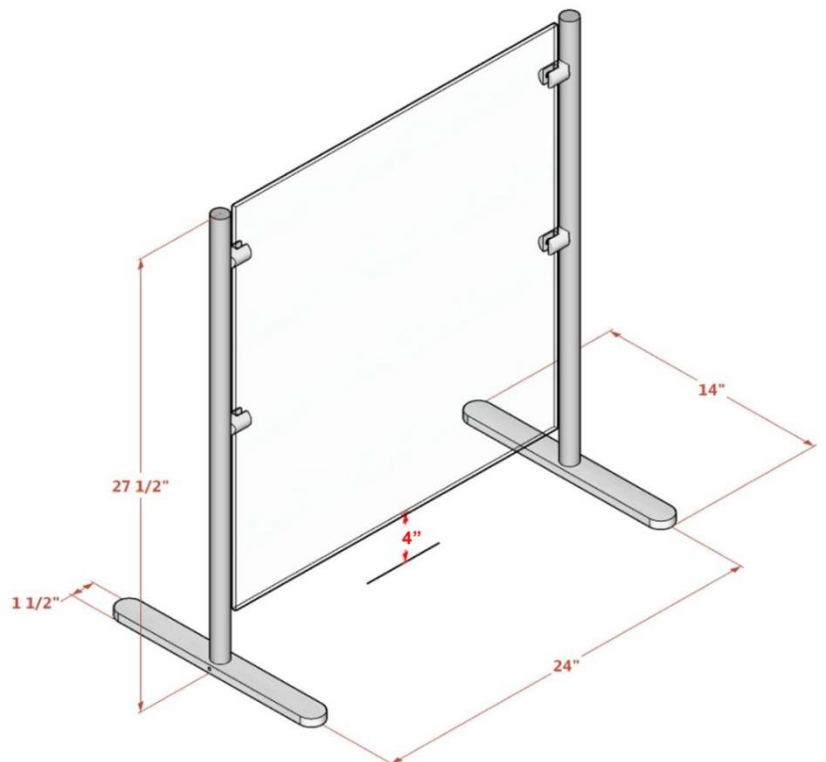

ADM SneezeGuards 2300 Wilbur Ave, Antioch CA 94549

800-690-0002 Tel

sales@sneezeGuards.com

ADM SneezeGuards Copyright 2020