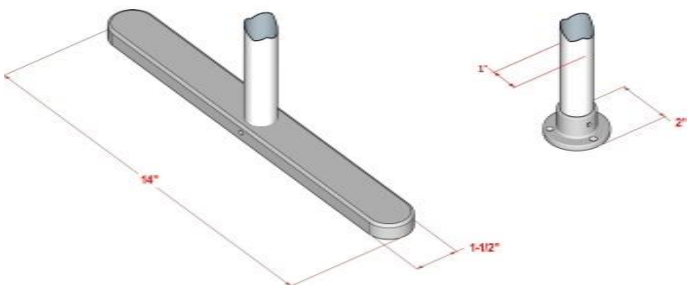

FREESTANDING /PORTABLE

**PERMANENT MOUNT
OPTIONAL**

ADM SneezeGuards 2300 Wilbur Ave, Antioch CA 94549

800-690-0002 Tel

sales@sneeze-guard.com

ADM SneezeGuards Copyright 2020