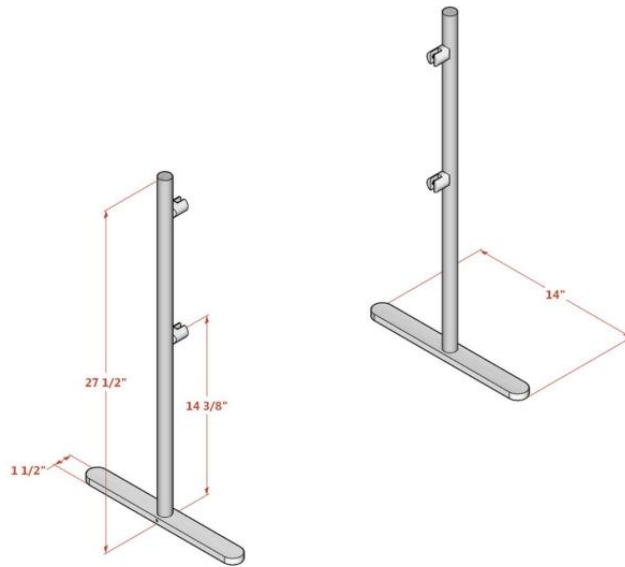

19-1/2" OD

GLASS:

1/4" CLEAR TEMPERED

WITH POLISHED EDGES

AND DUBBED CORNERS

FINISH: BRUSHED STAINLESS / ALUMINUM

Standard Features

All Tempered Glass Panels with

800-690-0002 Tel

sales@sneezeGuards.com

ADM SneezeGuards Copyright 2020

EP6

2BAY

3BAY

4BAY

We recommend that you glue down the EP-6 or use the permanent mount flanges when possible.

BRUSHED ALUM
ALUM IS A SOFTER MATERIAL
AND IS LESS LIKELY TO SCRATCH
THE COUNTER SURFACE

Gap....
SHOWN AT 4"
ADJUSTABLE RANGE:
FROM 2" (MIN) TO 12" (MAX)

ADMSNEEZEGUARDS

800/805-1114

www.sneeze-guard.com

sales@sneeze-guard.com