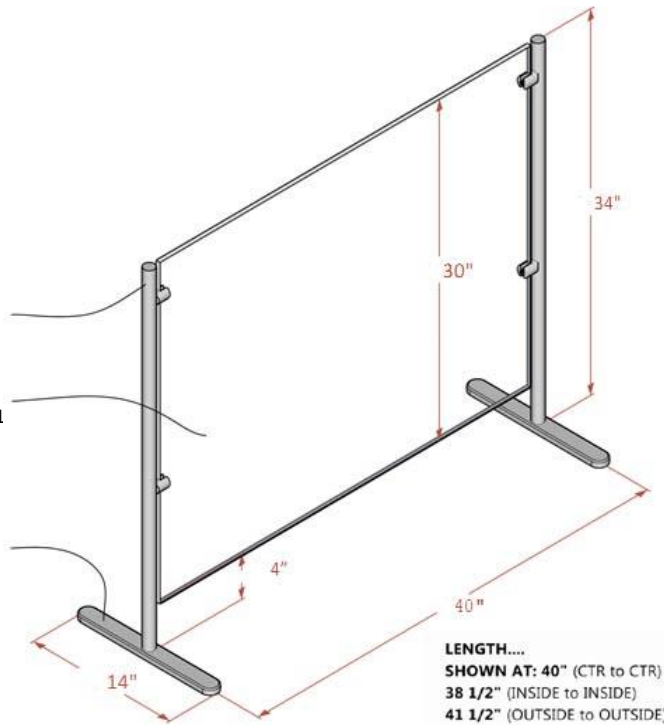

19-1/2" OD

GLASS:

1/4" CLEAR TEMPERED

WITH POLISHED EDGES

AND DUBBED CORNERS

FINISH: BRUSHED STAINLESS / ALUMINUM

Standard Features

All Tempered Glass Panels with

ADM SneezeGuards 2300 Wilbur Ave, Antioch CA 94549

800-690-0002 Tel

sales@sneezeGuards.com

ADM SneezeGuards Copyright 2020

EP6

FINISH:
BRUSHED STAINLESS

GLASS:
1/4" CLEAR TEMPERED
WITH POLISHED EDGES

OPTIONAL: ACRYLIC PANEL AVAILABLE

BRUSHED ALUM
ALUM IS A SOFTER MATERIAL
AND IS LESS LIKELY TO SCRATCH
THE COUNTER SURFACE

Gap....
SHOWN AT 4"
ADJUSTABLE RANGE:
FROM 2" (MIN) TO 12" (MAX)

ADMSNEEZEGUARDS

800/805-1114

www.sneeze-guard.com

sales@sneeze-guard.com