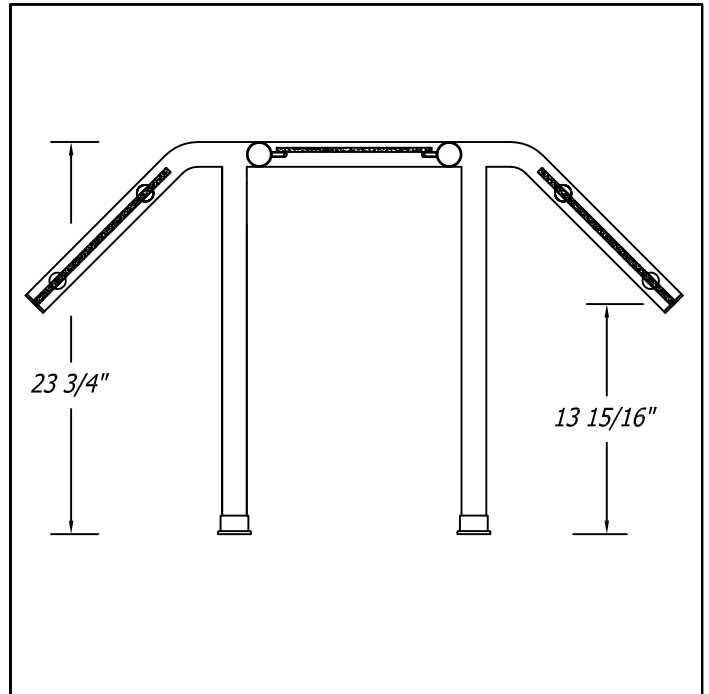

Item:

SNEEZEGUARDS

Project Name: _____

Qty: _____

Length: _____

ADM/S-280IS

Construction:

- 1 1/2" Round Tubing
- 2" x 3" Flanges
- Glass Brackets (accept 1/4" or 3/8")
- Flip Up Face Panels

Available Finishes:

- Polished Stainless Steel
- Brushed Stainless Steel
- Powder Coated (Color Finishes)

Glass:

- 3/8" Clear Tempered (Face)
- 1/4" Clear Tempered (Top)

Options:

- ☐ Left Closed End Panel
- ☐ Right Closed End Panel
- ☐ Lighting
- ☐ Heat Lamps

NOTES:

-E-MAIL-
SALES@SNEEZEGUARDS.COM

-WEB SITE-
WWW.SNEEZEGUARDS.COM