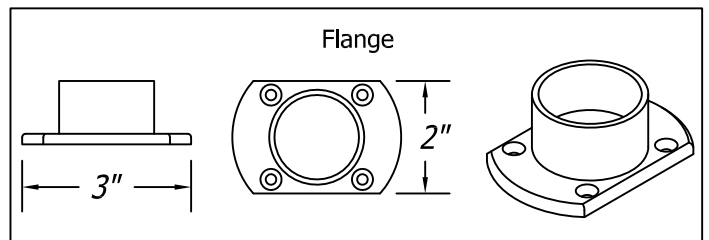

Item:

SNEEZEGUARDS

Project Name: _____

Qty: _____

Length: _____

ADM/S-280IS

Construction:

- 1 1/2" Round Tubing
- 2" x 3" Flanges
- Glass Brackets (accept 1/4" or 3/8")
- Flip Up Face Panels

Available Finishes:

- Polished Stainless Steel
- Brushed Stainless Steel
- Powder Coated (Color Finishes)

Glass:

- 3/8" Clear Tempered (Face)
- 1/4" Clear Tempered (Top)

Options:

- ☐ Left Closed End Panel
- ☐ Right Closed End Panel
- ☐ Lighting
- ☐ Heat Lamps

NOTES:

-E-MAIL-
SALES@SNEEZEGUARDS.COM

-WEB SITE-
WWW.SNEEZEGUARDS.COM