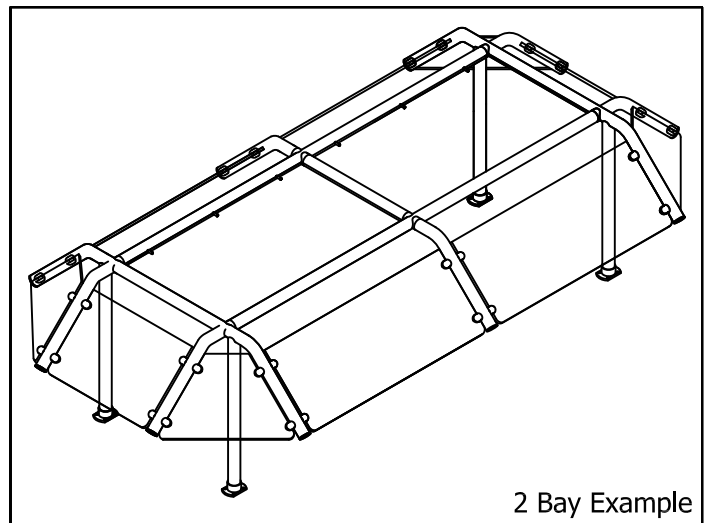

Item:

SNEEZEGUARDS

Project Name: _____

Qty: _____

Length: _____

ADM/S-280IS

Construction:

- 1 1/2" Round Tubing
- 2" x 3" Flanges
- Glass Brackets (accept 1/4" or 3/8")
- Flip Up Face Panels

Available Finishes:

- Polished Stainless Steel
- Brushed Stainless Steel
- Powder Coated (Color Finishes)

Glass:

- 3/8" Clear Tempered (Face)
- 1/4" Clear Tempered (Top)

Options:

- ☐ Left Closed End Panel
- ☐ Right Closed End Panel
- ☐ Lighting
- ☐ Heat Lamps

NOTES:

-E-MAIL-
SALES@SNEEZEGUARDS.COM

-WEB SITE-
WWW.SNEEZEGUARDS.COM