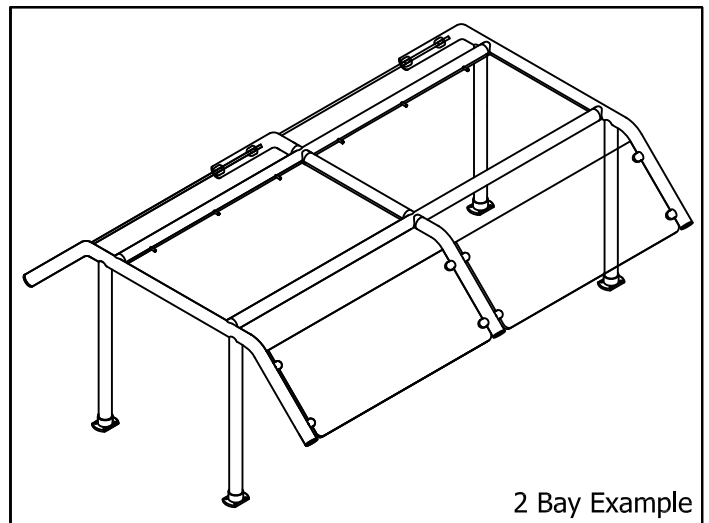

Item:

SNEEZEGUARDS

Project Name: _____

Qty: _____

Length: _____

ADM/S-280

Construction:

- 1 1/2" Round Tubing
- 2" x 3" Flanges
- Glass Brackets (accept 1/4" or 3/8")
- Flip Up Face Panels

Available Finishes:

- Polished Stainless Steel
- Brushed Stainless Steel
- Powder Coated (Color Finishes)

Glass:

- 3/8" Clear Tempered (Face)
- 1/4" Clear Tempered (Top)

Options:

- ☐ Left Closed End Panel
- ☐ Right Closed End Panel
- ☐ Lighting
- ☐ Heat Lamps

NOTES: