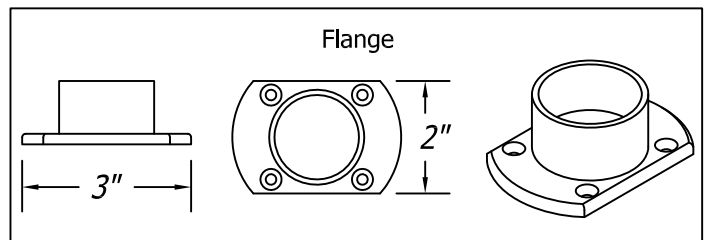

2 Bay Example

-E-MAIL-
SALES@SNEEZEGUARDS.COM

-WEB SITE-
WWW.SNEEZEGUARDS.COM