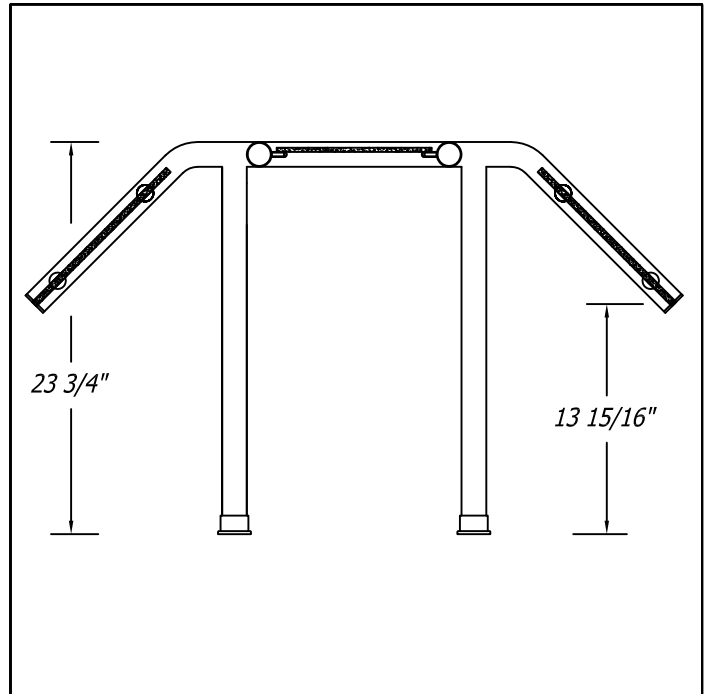

Item:

SNEEZEGUARDS

Project Name: _____

Qty: _____

Length: _____

ADM/S-280

Construction:

- 1 1/2" Round Tubing
- 2" x 3" Flanges
- Glass Brackets (accept 1/4" or 3/8")
- Flip Up Face Panels

Available Finishes:

- Polished Stainless Steel
- Brushed Stainless Steel
- Powder Coated (Color Finishes)

Glass:

- 3/8" Clear Tempered (Face)
- 1/4" Clear Tempered (Top)

Options:

- ☐ Left Closed End Panel
- ☐ Right Closed End Panel
- ☐ Lighting
- ☐ Heat Lamps

NOTES: