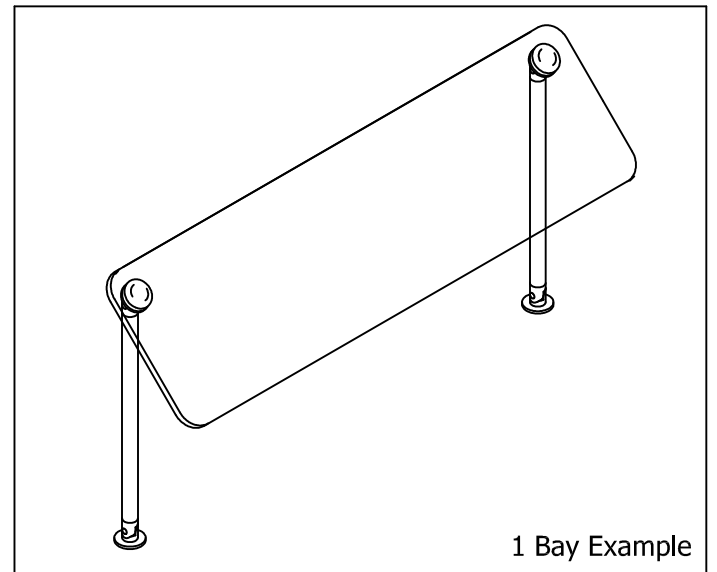

Brushed Stainless Steel

Glass

- 3/8" Clear Tempered (14" Wide)
Polished Edges
3/4" Radius Corners
Adjustable Mount Locations

Availability

- Posts: InStock
- Glass: InStock (In various size selections)

NOTES: