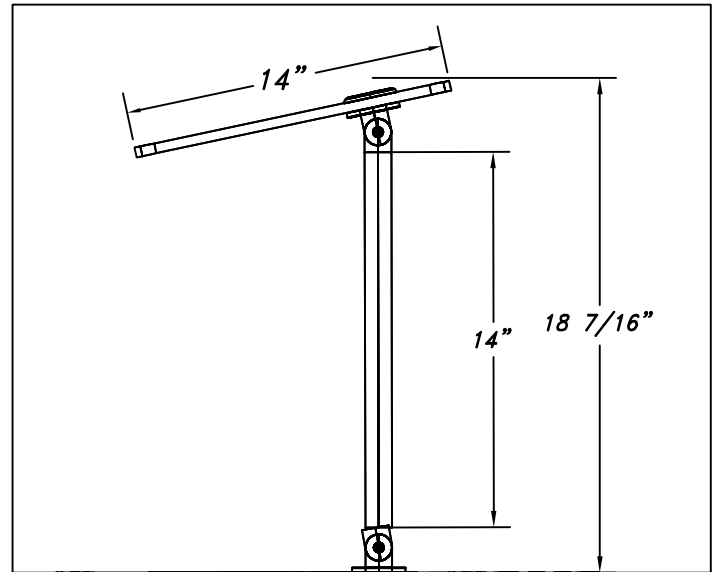

Brushed Stainless Steel

Glass

- 3/8" Clear Tempered (14" Wide)
Polished Edges
3/4" Radius Corners
Adjustable Mount Locations

Availability

- Posts: InStock
- Glass: InStock (In various size selections)

NOTES: